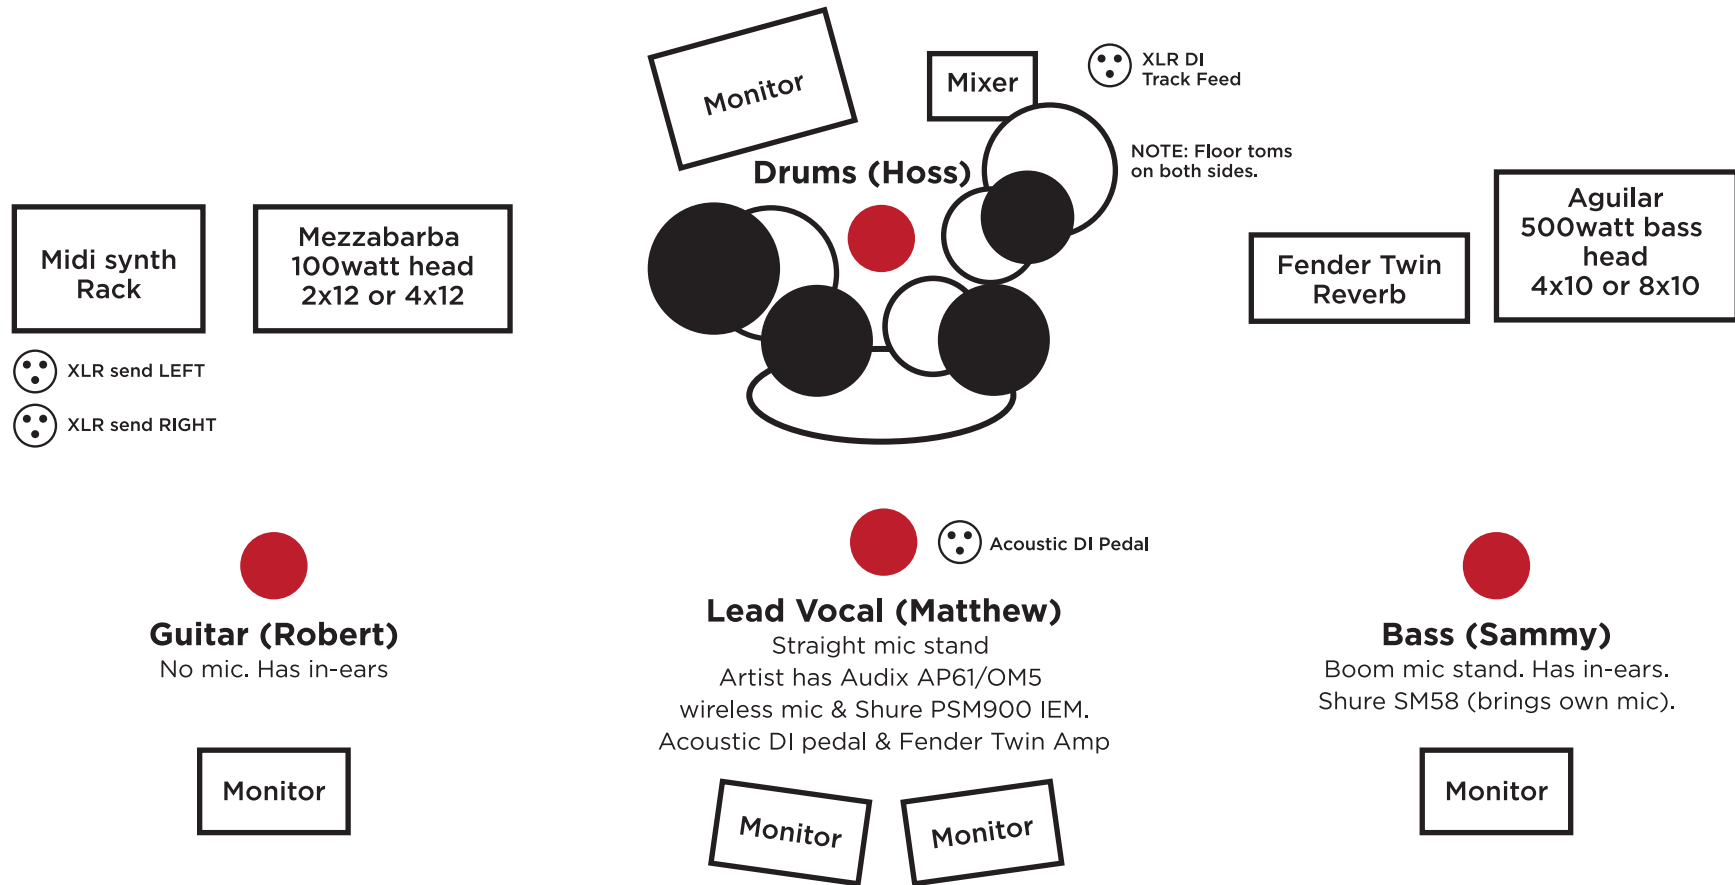

IDOL X

STAGE PLOT & INPUT LIST

DAY OF SHOW CONTACT
 Cell (323) 309-3120
 idolXtribute@gmail.com

IDOL X INPUT LIST:	
Drums:	9 Inputs (kick, snare, 1 rack tom, <u>2 floor toms</u> , hi-hat, 2 overheads, <u>1 Backing Track Feed</u>)
Bass:	2 Inputs (cabinet mic, DI feed)
Lead Guitar:	3 Input (cabinet mic, 2 XLR sends)
Vocals:	2 Inputs (front of stage)
Guitar:	1 Input (DI box), 1 cabinet mic
TOTAL:	18 INPUTS

NOTES:
 Hoss (Drums) sends backing tracks to FOH.
 Robert (Guitar) uses a midi synth Godin guitar on songs.
 Matthew (Lead Vocal) uses an acoustic and electric on songs.